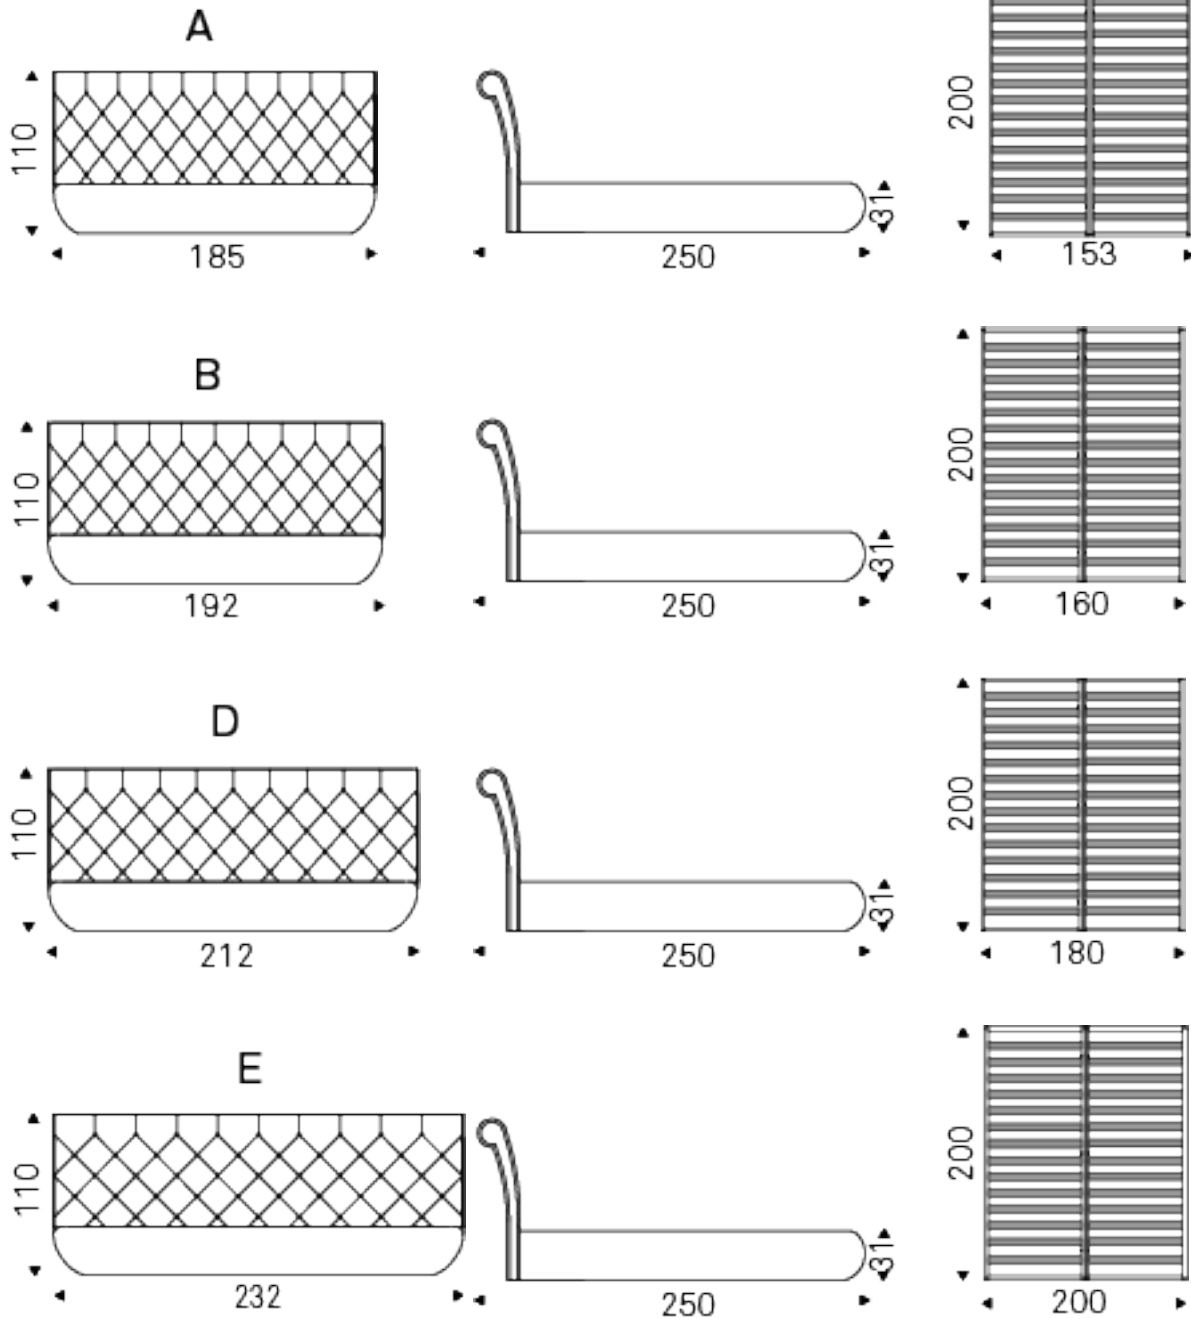

ALEXANDER

Design: Studio Kronos